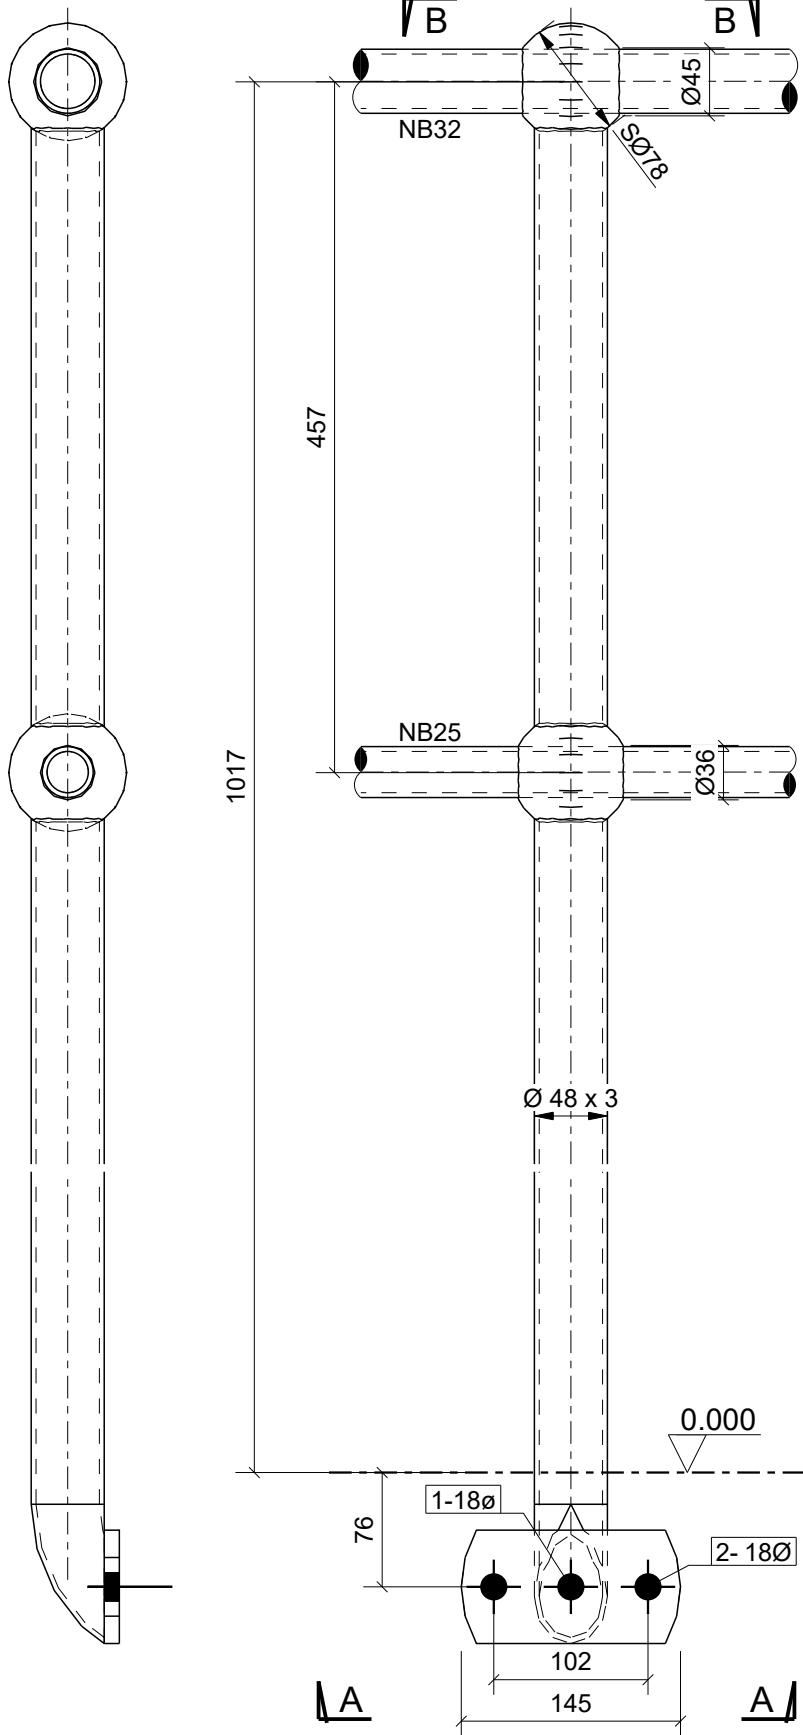

'S' SIDE MOUNT

** Other combinations of rail sizes, stanchion heights and multi ball options are available to order. **

<p>STANCHION TYPE: Std Stanchion 'S'</p> <p>STANCHION MATERIAL: C350</p> <p>DIMENSIONS: mm</p>	 <p>PERRY GRATING</p> <p>www.perrygrating.co.nz © Perry Grating 2017 // All rights reserved</p>	<p>PROJECT Project Name</p> <p>DRAWING TITLE: Side Mount Stanchion</p>	<p style="text-align: right;">  THIRD ANGLE PROJECTION </p> <p>SHEET. 1 OF 1 DATE: 25.05.2018 SCALE @ A4: REV. 1:5 P2</p>
---	---	--	--