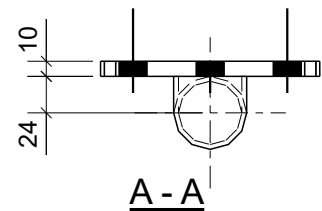

'S' SIDE MOUNT

** Other combinations of rail sizes, stanchion heights and multi ball options are available to order. **

<p>STANCHION TYPE: Std Stanchion 'S'</p> <p>STANCHION MATERIAL: C350</p> <p>DIMENSIONS: mm</p>	 <p>PERRY GRATING</p> <p>www.perrygrating.co.nz © Perry Grating 2017 // All rights reserved</p>	<p>PROJECT Project Name</p> <p>DRAWING TITLE: Side Mount Stanchion</p>	<p style="text-align: right;">  THIRD ANGLE PROJECTION </p> <p>SHEET. 1 OF 1 DATE: 25.05.2018 SCALE @ A4: REV. 1:5 P2</p>
---	---	--	--