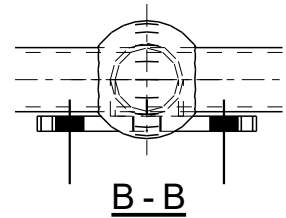

'S' SIDE MOUNT

** Other combinations of rail sizes, stanchion heights and multi ball options are available to order. **

<p>STANCHION TYPE: Std Stanchion 'S'</p> <p>STANCHION MATERIAL: C350</p> <p>DIMENSIONS: mm</p>	 <p>PERRY GRATING</p> <p>www.perrygrating.co.nz © Perry Grating 2017 // All rights reserved</p>	<p>PROJECT Project Name</p> <p>DRAWING TITLE: Side Mount Stanchion</p>	<p style="text-align: right;">  THIRD ANGLE PROJECTION </p> <p>SHEET. 1 OF 1 DATE: 25.05.2018 SCALE @ A4: REV. 1:5 P2</p>
---	---	--	--