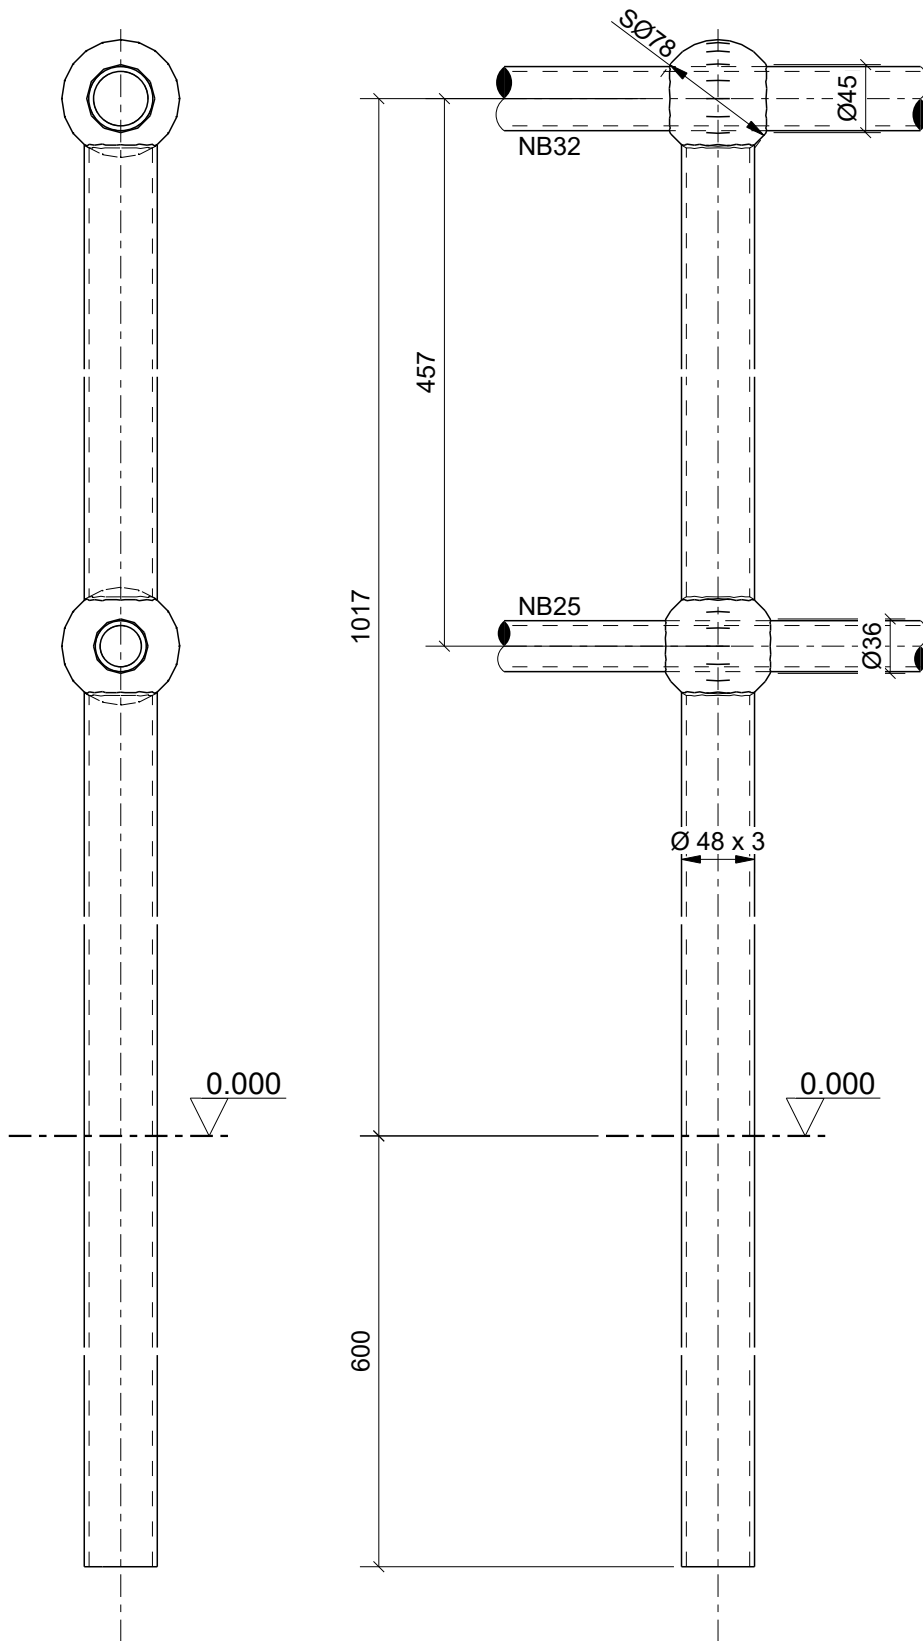

'IG' IN GROUND STANCHION

** Other combinations of rail sizes, stanchion heights and multi ball options are available to order. **

STANCHION TYPE: Std Stanchion 'IG'	 PERRY GRATING www.perrygrating.co.nz © Perry Grating 2017 // All rights reserved	PROJECT Project Name	 THIRD ANGLE PROJECTION	
STANCHION MATERIAL: C350		DRAWING TITLE: In Ground Stanchion	SHEET. 1 OF 1 DATE: 25.05.2018	SCALE @ A4: REV. 1:5 P2
DIMENSIONS: mm				