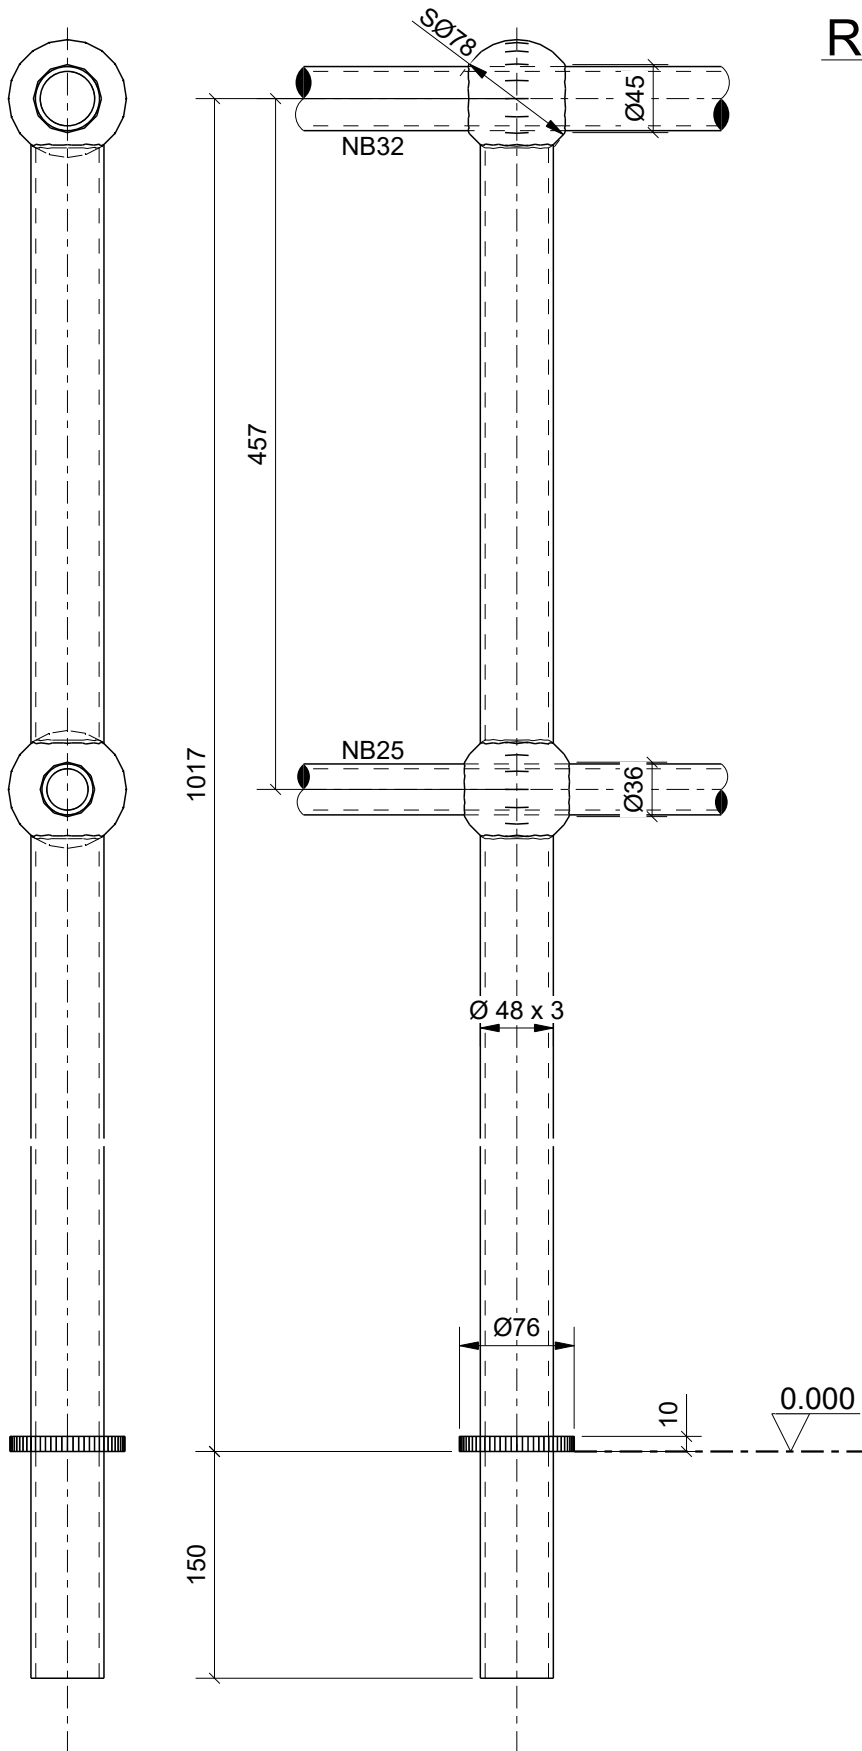

'C'
REMOVABLE

** Other combinations of rail sizes, stanchion heights and multi ball options are available to order. **

STANCHION TYPE: Std Stanchion 'C'	 PERRY GRATING www.perrygrating.co.nz © Perry Grating 2017 // All rights reserved	PROJECT Project Name	 THIRD ANGLE PROJECTION SHEET. 1 OF 1
STANCHION MATERIAL: C350		DRAWING TITLE: Removale Stanchion	DATE: 25.05.2018 SCALE @ A4: REV.
DIMENSIONS: mm		1:5 P2	